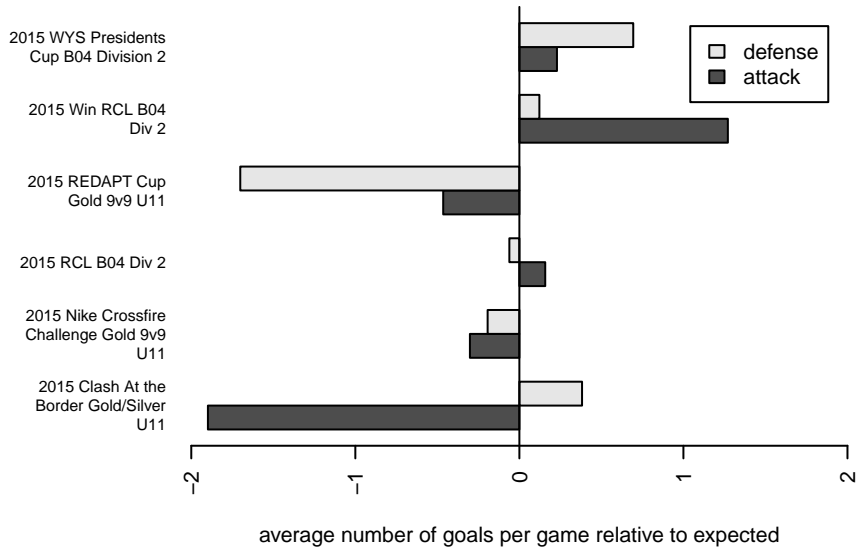

## Seattle United Samba B04

Seattle United  
 Seattle, WA  
 B04 total strength=704  
 attack=0.92 defense=0.56  
 fall league = RCL B04 Div 2  
 spr league = Win RCL B04 Div 2

alt names used:  
 Seattle United B04 Samba  
 SEATTLE UNITED B04 SAMBA (WA)  
 Seattle United B04 Samba C  
 SEATTLE UNITED B04 SAMBA (WA)  
 Seattle United B04 Samba C  
 Seattle United B04 Samba C

Venues played:  
 2015 Clash At the Border Gold/Silver U11  
 2015 Nike Crossfire Challenge Gold 9v9 U11  
 2015 REDAPT Cup Gold 9v9 U11  
 2015 RCL B04 Div 2  
 2015 Win RCL B04 Div 2  
 2015 WYS Presidents Cup B04 Division 2

**attack and defense variance (black dot)  
relative to other teams  
and top 10 in region**

**attack and defense rating  
relative to others at age  
and all opponents in last 13 months**

**Performance relative to 13 month average**