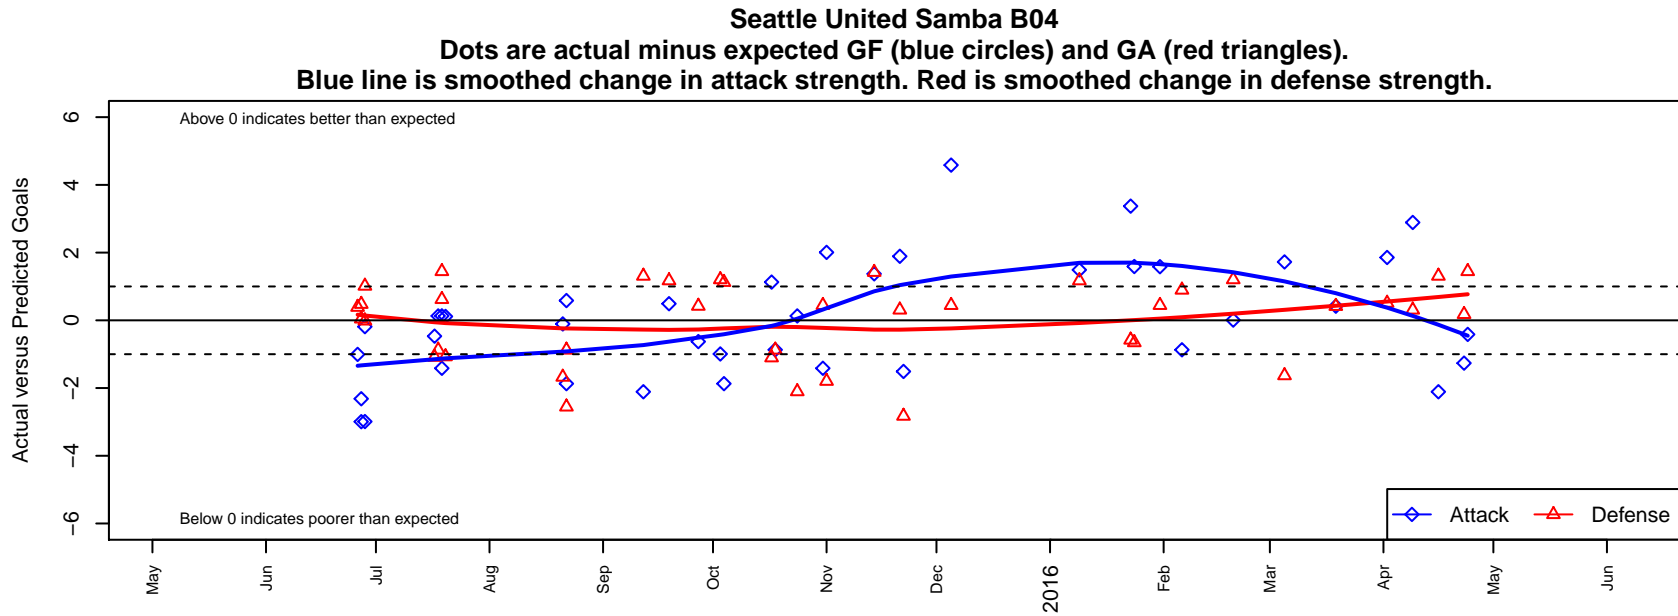

## Seattle United Samba B04

Seattle United  
 Seattle, WA  
 B04 total strength=704  
 attack=0.92 defense=0.56  
 fall league = RCL B04 Div 2  
 spr league = Win RCL B04 Div 2

alt names used:  
 Seattle United B04 Samba  
 SEATTLE UNITED B04 SAMBA (WA)  
 Seattle United B04 Samba C  
 SEATTLE UNITED B04 SAMBA (WA)  
 Seattle United B04 Samba C  
 Seattle United B04 Samba C

**attack and defense variance (black dot)  
relative to other teams  
and top 10 in region**

**attack and defense rating  
relative to others at age  
and all opponents in last 13 months**

**Performance relative to 13 month average**