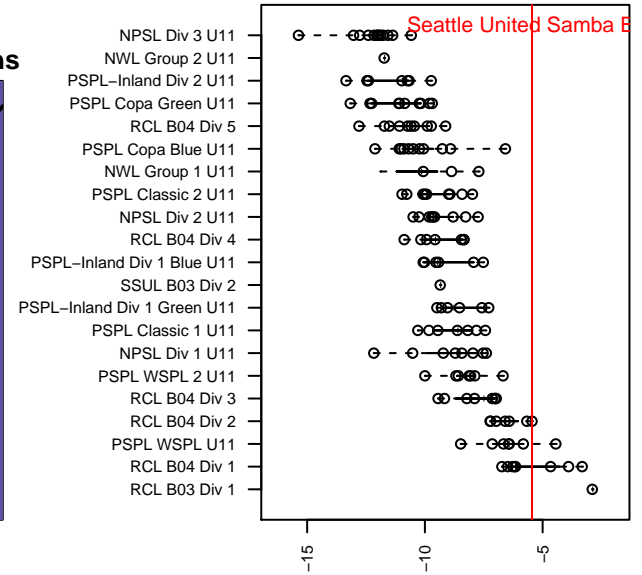

## Seattle United Samba B04

Seattle United  
 Seattle, WA  
 B04 total strength=704  
 attack=0.92 defense=0.56  
 fall league = RCL B04 Div 2  
 spr league = Win RCL B04 Div 2

alt names used:  
 Seattle United B04 Samba  
 SEATTLE UNITED B04 SAMBA (WA)  
 Seattle United B04 Samba C  
 SEATTLE UNITED B04 SAMBA (WA)  
 Seattle United B04 Samba C  
 Seattle United B04 Samba C

**attack and defense variance (black dot)  
relative to other teams  
and top 10 in region**

**attack and defense rating  
relative to others at age  
and all opponents in last 13 months**

**Performance relative to 13 month average**